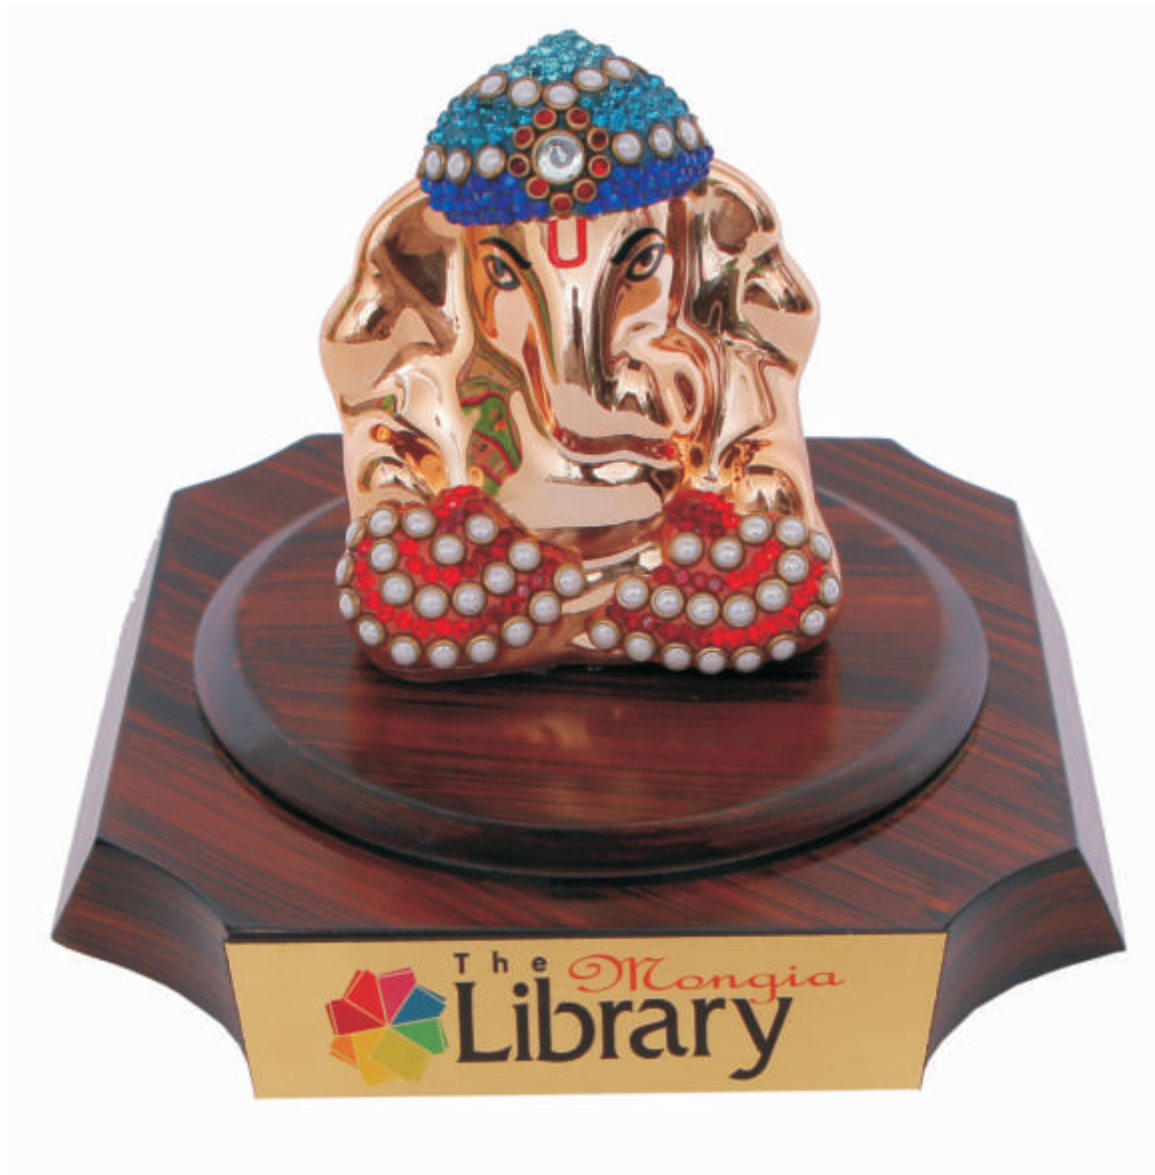

MODEL No : 110 (LIBRARY)

GANESH JI

Size 4x5x5 (inch)